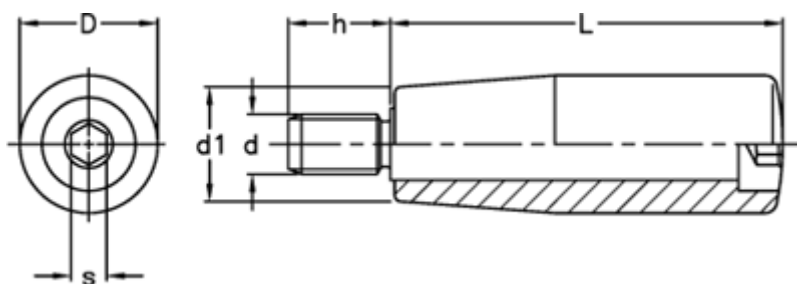

Article number: 2304022511

Description: E+G Revolving handle  
I.281/65+x-M8

## Measures

---

D	= 23
d1	= 19
d 6g	= M8
h	= 17
L	= 65
s	= 6